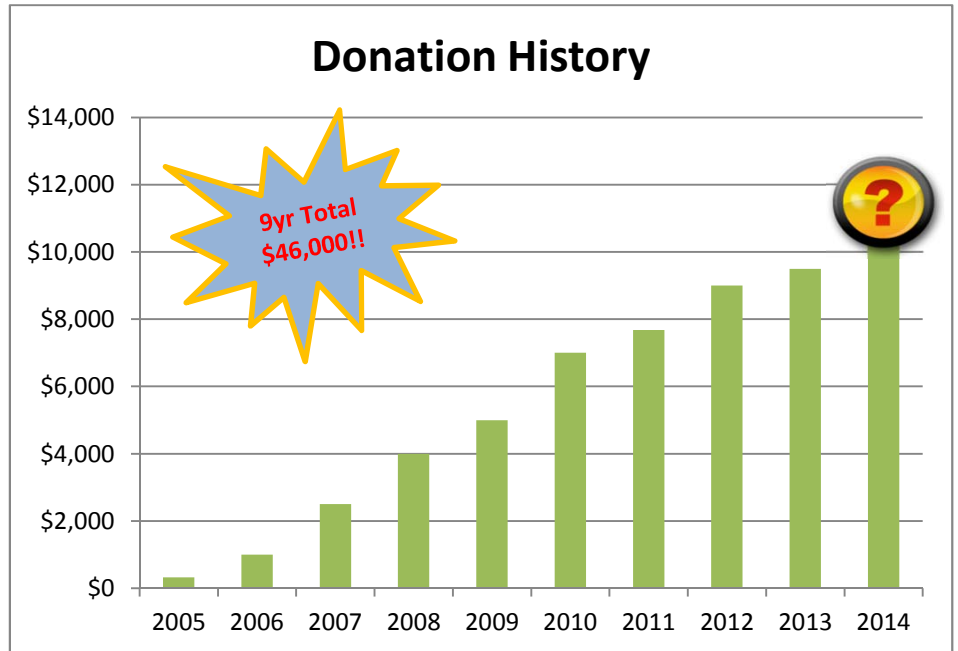

Our events were very prosperous this season with a bunch of new faces competing in our rallies. First on the list was our C-Dub Challenge in May; a Time-Speed-Distance rally with 5 stages covering over 200 miles. Teams had a blast trying not to miss any directions given to them as they travelled on some great Wisconsin backcountry roads! They started in Beaver Dam and ended in Appleton. We also had a great turnout for our second year running the Swan City Car Show in June. The 20<sup>th</sup> anniversary trophies were perfect and cars came from all over the state. Spectators packed Swan Park for a fun day in the sun! Our Cheese Wheel Road Rally held in August was our first ever day-long Scavenger Hunt event. Participants had a great time tracking down several secret check points as they drove from Sheboygan to La Crosse!

Additional support from individuals and sponsors is always needed to help run and organize our events. If interested in getting involved please contact us!

Fiscal responsibility continues to be a priority for our organization. Each year we are faced with new financial challenges so your continued support in our cause is greatly appreciated. Your generosity, enthusiasm, and partnership have helped our benefactors in ways we cannot imagine all over Wisconsin. Thank you so much!

## 2013 Company Integrity

<u>Year</u>	<u>Amount</u>
2005	\$320
2006	\$1,000
2007	\$2,500
2008	\$4,000
2009	\$5,000
2010	\$7,000
2011	\$7,680
2012	\$9,000
2013	\$9,500
2014	

<b>Beginning Balance:</b>	<b>\$3,305.90</b>
<b>Funds Raised:</b>	<b>\$10,603.79</b>
<b>Operation Expenses:</b>	<b>\$744.18</b>
<b>Money Donated:</b>	<b>\$9,500.00</b>
<b>Funds Held Back:</b>	<b>\$359.61</b>
<b>Ending Balance:</b>	<b>\$3,665.51</b>