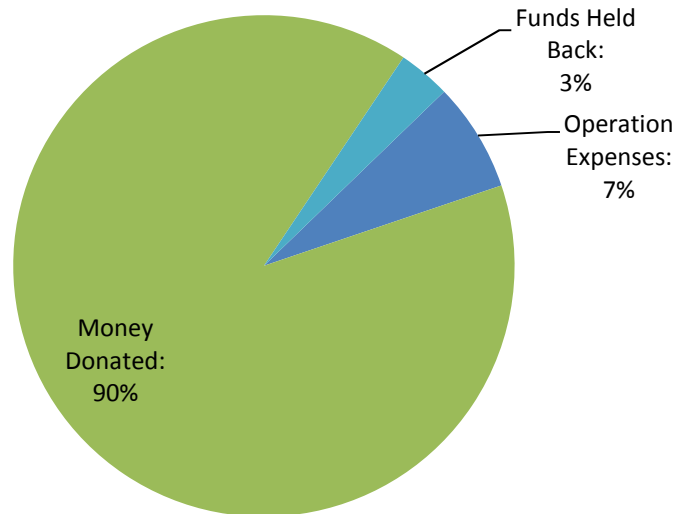

Additional support from individuals and sponsors is always needed to help run and organize our events. If interested in getting involved please contact us!

Fiscal responsibility continues to be a priority for our organization. Each year we are faced with new financial challenges so your continued support in our cause is greatly appreciated. Your generosity, enthusiasm, and partnership have helped our benefactors in ways we cannot imagine all over Wisconsin. Thank you so much!

Best Regards,

Aaron Guell  
President  
Cheese Wheel, Inc.

HOME OF THE

Proudly supporting Wisconsin through charitable automotive events since 2005

Cheese Wheel, Inc. -- P.O. Box 651, Beaver Dam, WI 53916 -- [cheesewheelinc@gmail.com](mailto:cheesewheelinc@gmail.com)

## 2013 Company Integrity

<u>Year</u>	<u>Amount</u>
2005	\$320
2006	\$1,000
2007	\$2,500
2008	\$4,000
2009	\$5,000
2010	\$7,000
2011	\$7,680
2012	\$9,000
2013	\$9,500
2014	

<b>Beginning Balance:</b>	<b>\$3,305.90</b>
<b>Funds Raised:</b>	<b>\$10,603.79</b>
<b>Operation Expenses:</b>	<b>\$744.18</b>
<b>Money Donated:</b>	<b>\$9,500.00</b>
<b>Funds Held Back:</b>	<b>\$359.61</b>
<b>Ending Balance:</b>	<b>\$3,665.51</b>