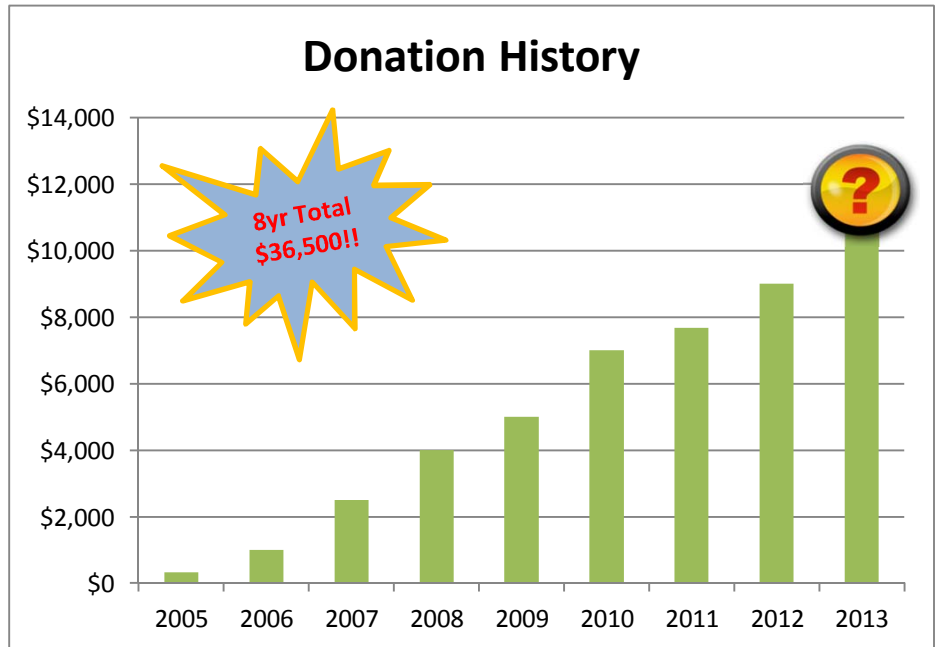

Cheese Wheel, Inc.

2012 Company Integrity

<u>Year</u>	<u>Amount</u>
2005	$320
2006	$1,000
2007	$2,500
2008	$4,000
2009	$5,000
2010	$7,000
2011	$7,680
2012	$9,000
2013	

Beginning Balance:	$2,193.05
Funds Raised:	$11,111.86
Operation Expenses:	$999.01
Money Donated:	$9,000.00
Funds Held Back:	$1,112.85
Ending Balance:	$3,305.90