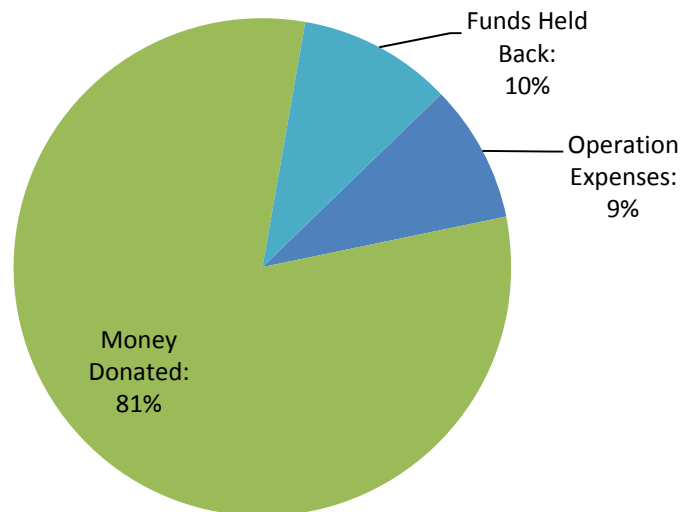

With such a special year it is important to reflect on how we made it happen. This year started very different from any other year that Cheese Wheel, Inc. has had. We humbly accepted the offer to run the Swan City Car Show. A very successful and long running show held in Beaver Dam every Father's Day. Our team was small but effective in keeping this important community event thriving. We were able to maintain most of the previous year's sponsors and had over 350 cars show up. The day was perfect! Out of the car show came two \$500 scholarships that were awarded to recent BDHS graduates. Plans are well under way to give more community support out of the car show's earnings in 2013. Stay tuned!

Fiscal responsibility continues to be a priority for our organization. As a new year starts, we want to thank you all for your continued support in our cause. Your generosity, enthusiasm, and partnership have helped our benefactors in ways we cannot imagine all over Wisconsin. Thank you so much!

Best Regards,

Aaron Guell  
President  
Cheese Wheel, Inc.

HOME OF THE

Proudly supporting Wisconsin through charitable automotive events since 2005

Cheese Wheel, Inc. -- P.O. Box 651, Beaver Dam, WI 53916 -- [cheesewheelinc@gmail.com](mailto:cheesewheelinc@gmail.com)

## 2012 Company Integrity

<u>Year</u>	<u>Amount</u>
2005	\$320
2006	\$1,000
2007	\$2,500
2008	\$4,000
2009	\$5,000
2010	\$7,000
2011	\$7,680
2012	\$9,000
2013	

<b>Beginning Balance:</b>	<b>\$2,193.05</b>
<b>Funds Raised:</b>	<b>\$11,111.86</b>
<b>Operation Expenses:</b>	<b>\$999.01</b>
<b>Money Donated:</b>	<b>\$9,000.00</b>
<b>Funds Held Back:</b>	<b>\$1,112.85</b>
<b>Ending Balance:</b>	<b>\$3,305.90</b>